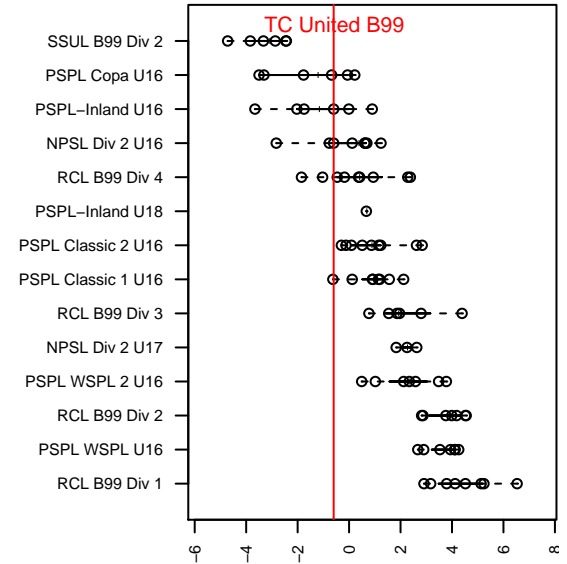

TC United B99

Thurston County United
 Lacey, WA
 B99 total strength=1190
 attack=4.95 defense=3.01
 fall league = NPSL Div 2 U16
 notes= Ed 2013-5

alt names used:
 TC United B99
 TC United B99 – Ed
 TC United B99 Navy

Venues played:
 2015 Crossfire Select BU16 Silver
 2015 Blast Off BU16-17
 2015 NPSL Division 2 U16
 2015 Founders Cup B99

TC United B99
 Dots are actual minus expected GF (blue circles) and GA (red triangles).
 Blue line is smoothed change in attack strength. Red is smoothed change in defense strength.

**attack and defense variance (black dot)
relative to other teams
and top 10 in region**

**attack and defense rating
relative to others at age
and all opponents in last 13 months**

Performance relative to 13 month average